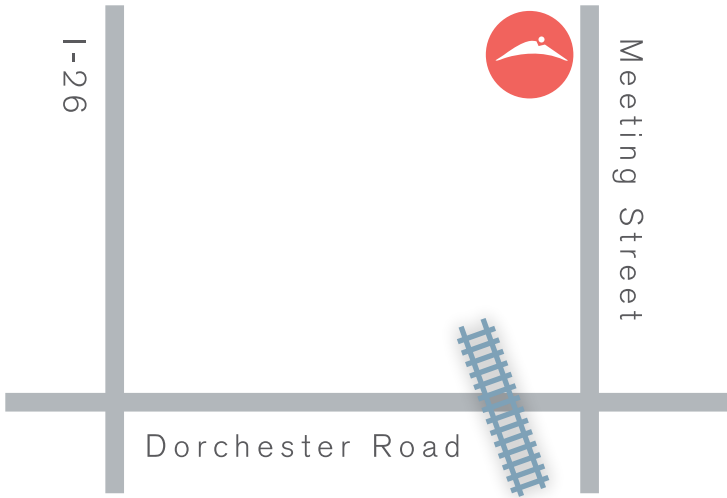

DIRECTIONS / SNYDER

from Downtown

I-26 to Exit 215 (Dorchester Road)
Right on Dorchester Road
Cross railroad tracks
Left at light onto Meeting Street
Snyder is located $\frac{3}{4}$ mile on left

from I-26

I-526 to Exit 18 South (Rivers Avenue)
Stay on Rivers Ave for approx 3 miles
Turn right onto Meeting Street at Light
Snyder is located $\frac{1}{2}$ mile on right.

3875 MEETING STREET NORTH CHARLESTON, SC 29405
T (843) 766-3366 | (800) 932-5381 | F (843) 766-0460
INFO@SNYDEREVENTRENTALS.COM