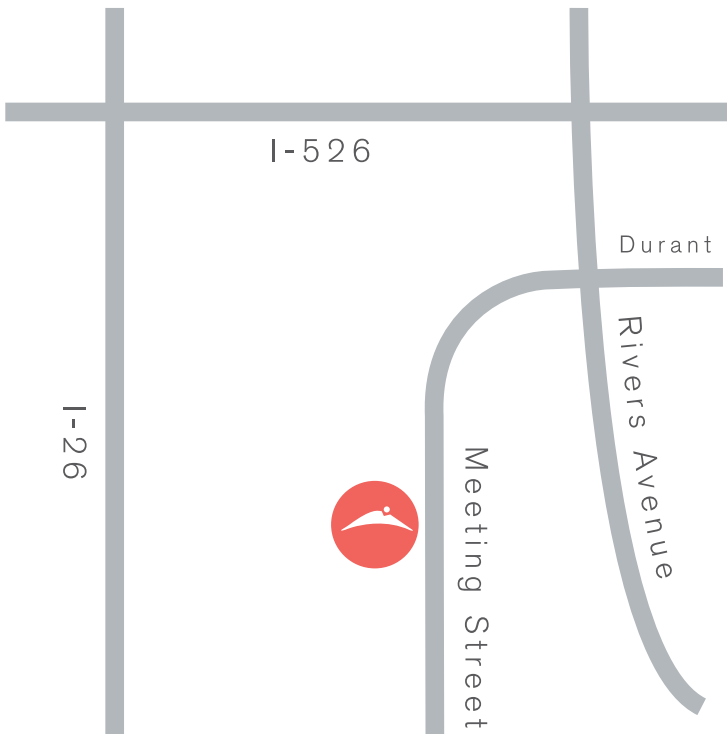

DIRECTIONS / SNYDER

from Downtown

I-26 to Exit 215 (Dorchester Road)
Right on Dorchester Road
Cross railroad tracks
Left at light onto Meeting Street
Snyder is located $\frac{3}{4}$ mile on left

from I-26

I-526 to Exit 18 South (Rivers Avenue)
Stay on Rivers Ave for approx 3 miles
Turn right onto Meeting Street at Light
Snyder is located $\frac{1}{2}$ mile on right.

3875 MEETING STREET NORTH CHARLESTON, SC 29405
T (843) 766-3366 | (800) 932-5381 | F (843) 766-0460
INFO@SNYDEREVENTRENTALS.COM